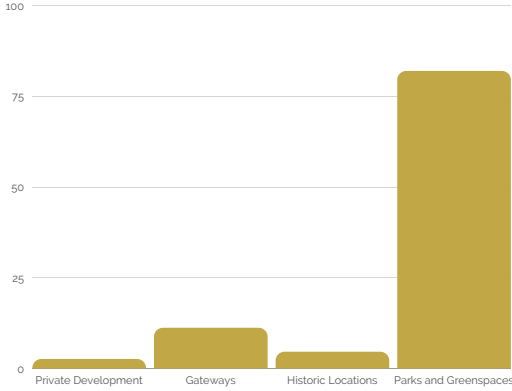

Iron Butterfly Trails

in Cartersville and Bartow County, GA

The Iron Butterfly Trails

In late 2021, an effort was birthed within the Cartersville-Bartow Chamber of Commerce's Leadership Bartow Program to reinvigorate the Cartersville and Bartow County Trail systems through the arts.

Community Arts Survey

Art in Bartow conducted a survey of 200+ people, 90% of whom live or work in Bartow County. When asked "How important are arts and culture to your quality of life?" more than 70% answered "important" or "most important." When asked where they wanted to see public art, overwhelmingly parks and greenspaces won with 81.9 percent of voters selecting it.